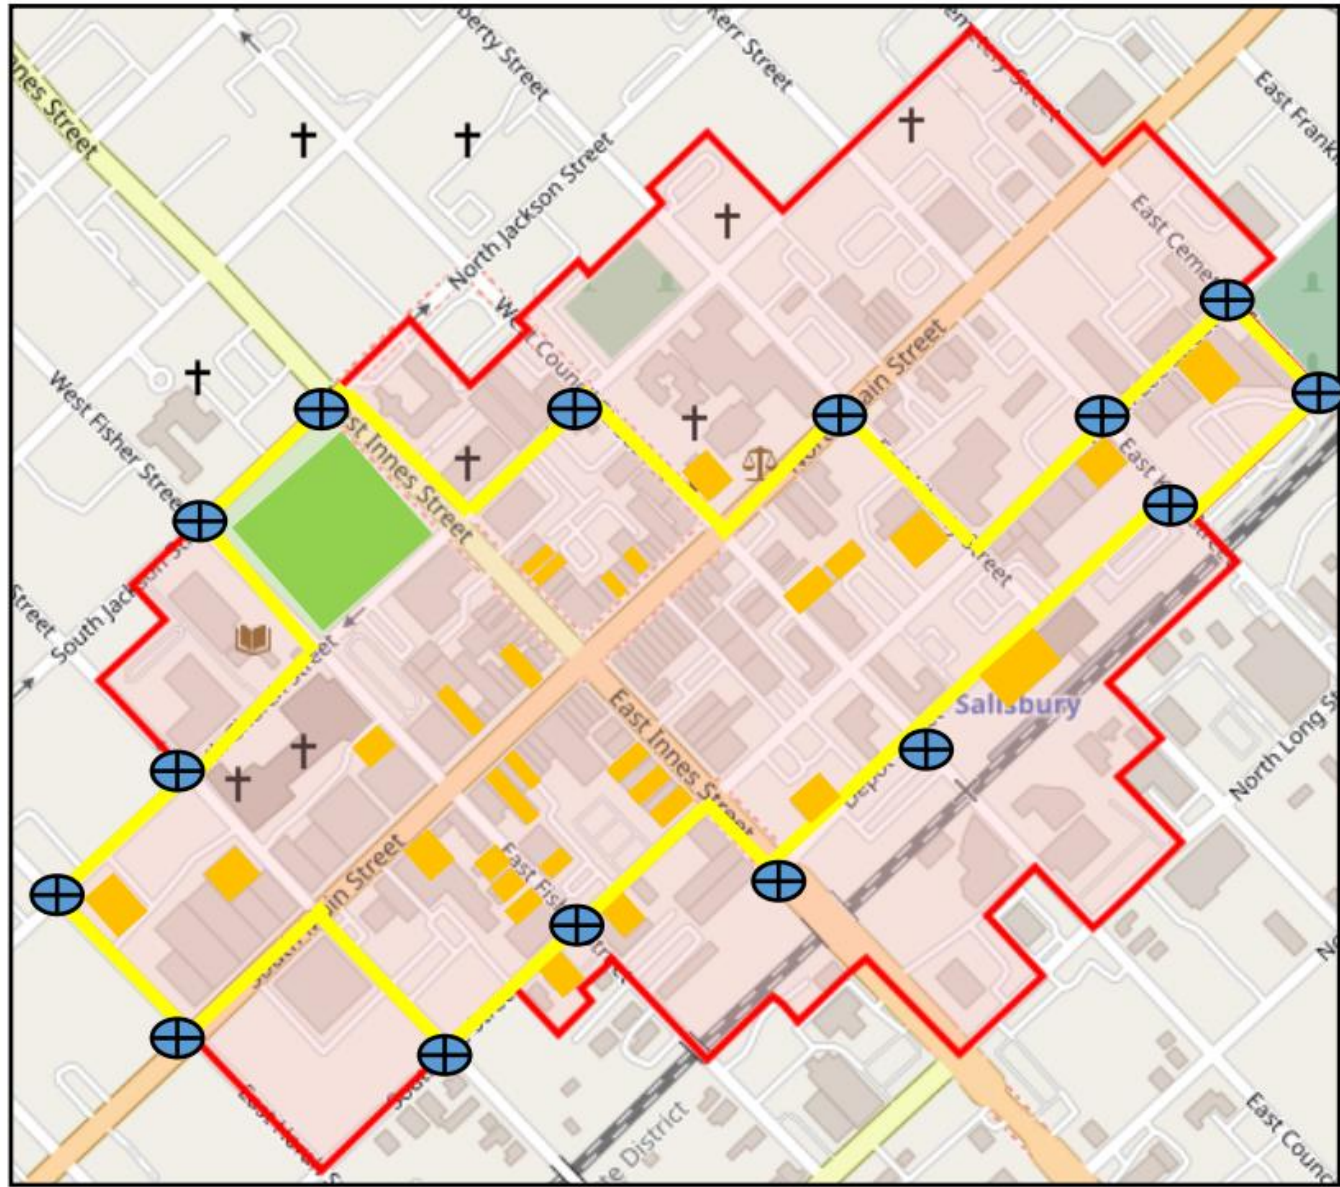

Social Districts 101

2023 NC MAIN STREET CONFERENCE-STATESVILLE, NC

Salisbury

Sada Troutman

Downtown Salisbury Social District Map

- Current MSD Boundary
- SD Boundary
- SD Sign

Downtown Social District

DOWNTOWN SALISBURY

S O C I A L D I S T R I C T

SOCIAL DISTRICT
ENDS HERE

No alcohol in open containers beyond this point.

For more information regarding this district, including a map,
please visit www.downtownsalisburync.gov/SocialDistrict

NEW INFORMATION

SOCIAL DISTRICT

WCCB NEWS@TEN

Sylva

Bernadette Peters

PROPOSED SOCIAL DISTRICT FOR THE TOWN OF SYLVA

SOCIAL DISTRICT MAP

— BOUNDARY

It is a violation of the law if you give a minor an alcoholic beverage, drive with an open container or while intoxicated, or break any social district rules.

For more information, visit www.mainstreetsylva.org