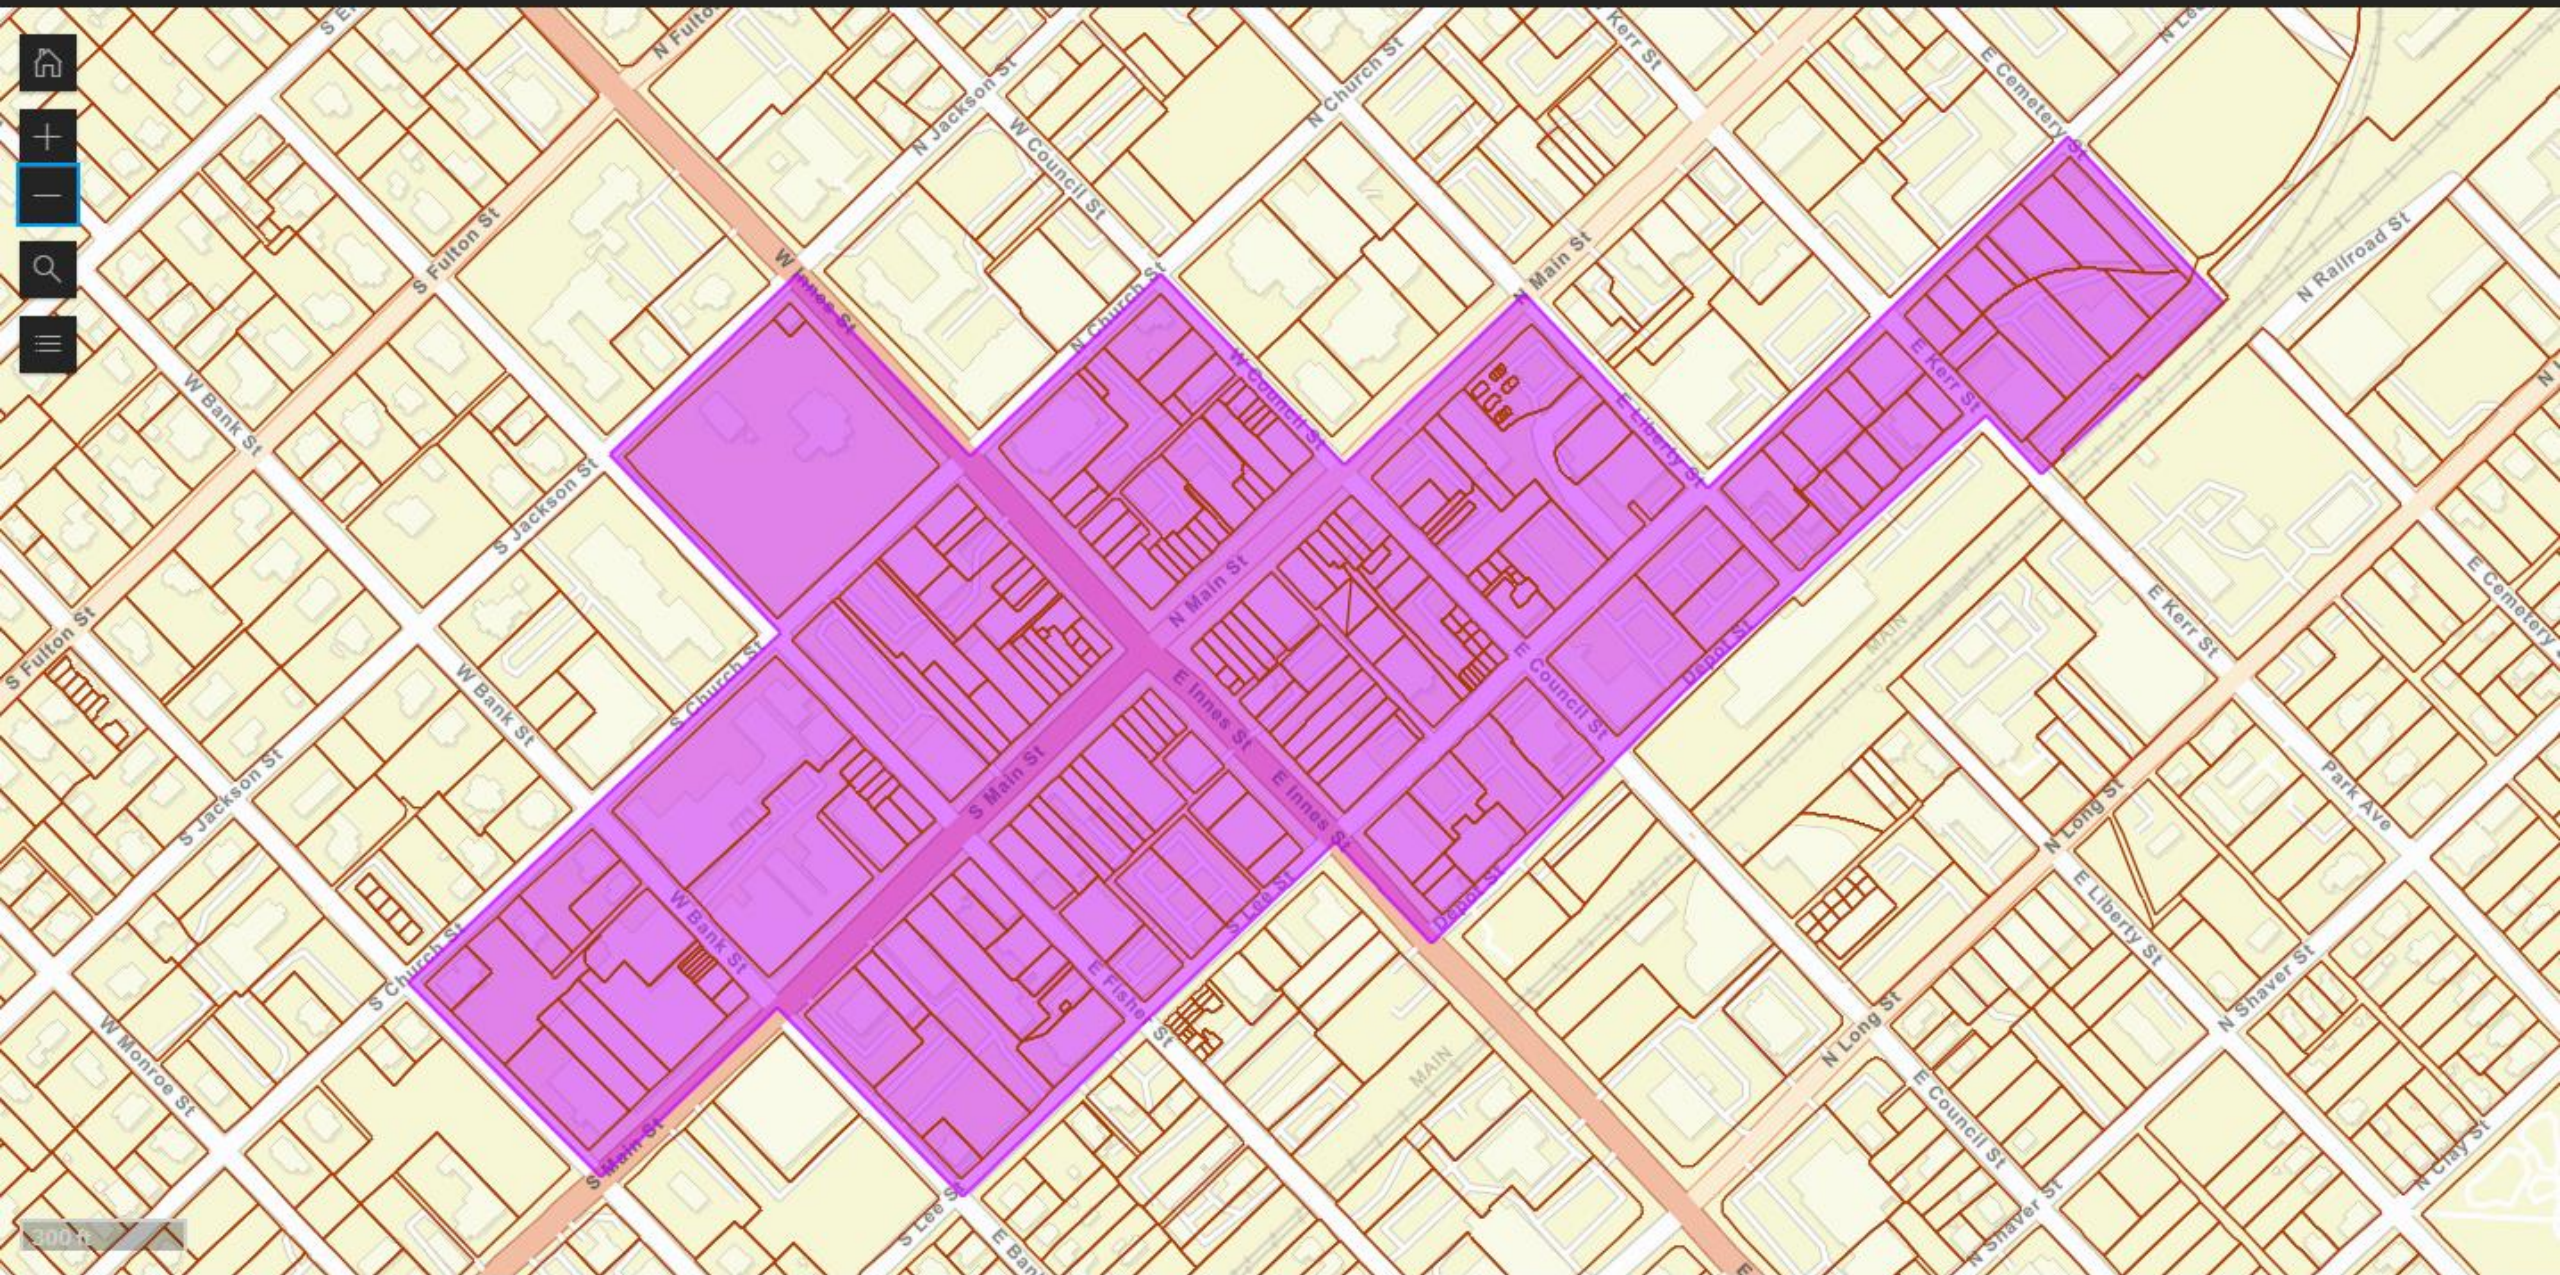

Social Districts 101

2023 NC MAIN STREET CONFERENCE-STATESVILLE, NC

Salisbury

Sada Troutman

Downtown Salisbury Social District Map

- Current MSD Boundary
- SD Boundary
- SD Sign

Downtown Social District

DOWNTOWN SALISBURY

S O C I A L D I S T R I C T

SOCIAL DISTRICT
ENDS HERE

No alcohol in open containers beyond this point.

For more information regarding this district, including a map,
please visit www.downtownsalisburync.gov/SocialDistrict

NEW INFORMATION

SOCIAL DISTRICT

WCCB NEWS@TEN

Sylva

Bernadette Peters

PROPOSED SOCIAL DISTRICT FOR THE TOWN OF SYLVA

SOCIAL DISTRICT MAP

— BOUNDARY